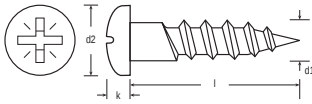

ENGLISH

Datasheet

Recessed Round Stainless Steel A2-304 Woodscrew to DIN 7996

RS Stock No **4833012**
Size **3.5 x 20mm**

d1	(No. 4) 3.0mm	(No. 6) 3.5mm	(No. 8) 4.0mm	(No. 10) 5.0mm	(No. 12) 5.5mm
d2	6	7	8	10	11
k	2.1	2.35	2.8	3.5	3.8
Recess No.	1	2	2	2	3

Please view our full range listing below

RS Stock No	Size (mm)
4833012	3.5 x 20
4833220	4.0 x 25
1443517	4.0 x 30
4833236	4.0 x 40
1443518	4.0 x 50
1443519	5.0 x 25
1443520	5.0 x 30
4833242	5.0 x 40
1443521	5.0 x 50
1443522	5.0 x 65
1443523	5.0 x 75